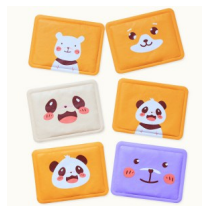

Wholesale Private Label Adhesive Warm Patches Custom Package Body Warmer

Brand: Li Yue/OEM/ODM Product type: body warmer Fever time: 12 hours Maximum temperature: 65? Heating-up time: 5s

Rating: Not Rated Yet

Price

[Contact Supplier](#)

Manufacturer [Qingdao HuoNuo Maxwarm Commodity Co., Ltd](#)

Description

The body warmer keeps heating for about 12 hours, a natural, non-irritating and safe warm patch.

The arc-edge humanized design makes it easy to open. Use high-quality non-woven fabric with strong air permeability to ensure rapid heating.