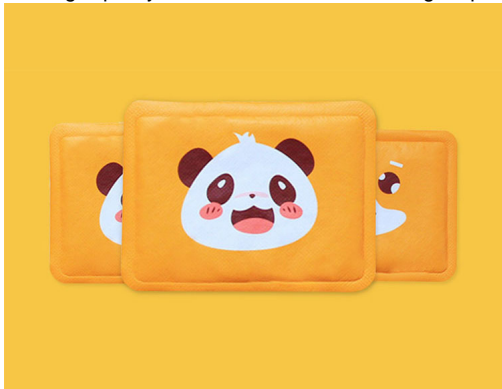

Wholesale Private Label Adhesive Warm Patches Custom Package Body Warmer

Brand: Li Yue/OEM/ODM Product type: body warmer Fever time: 12 hours Maximum temperature: 65? Heating-up time: 5s

Rating: Not Rated Yet

Price

[Contact Supplier](#)

Manufacturer [Qingdao HuoNuo Maxwarm Commodity Co., Ltd](#)

Description

The body warmer keeps heating for about 12 hours, a natural, non-irritating and safe warm patch.

The arc-edge humanized design makes it easy to open. Use high-quality non-woven fabric with strong air permeability to ensure rapid heating.